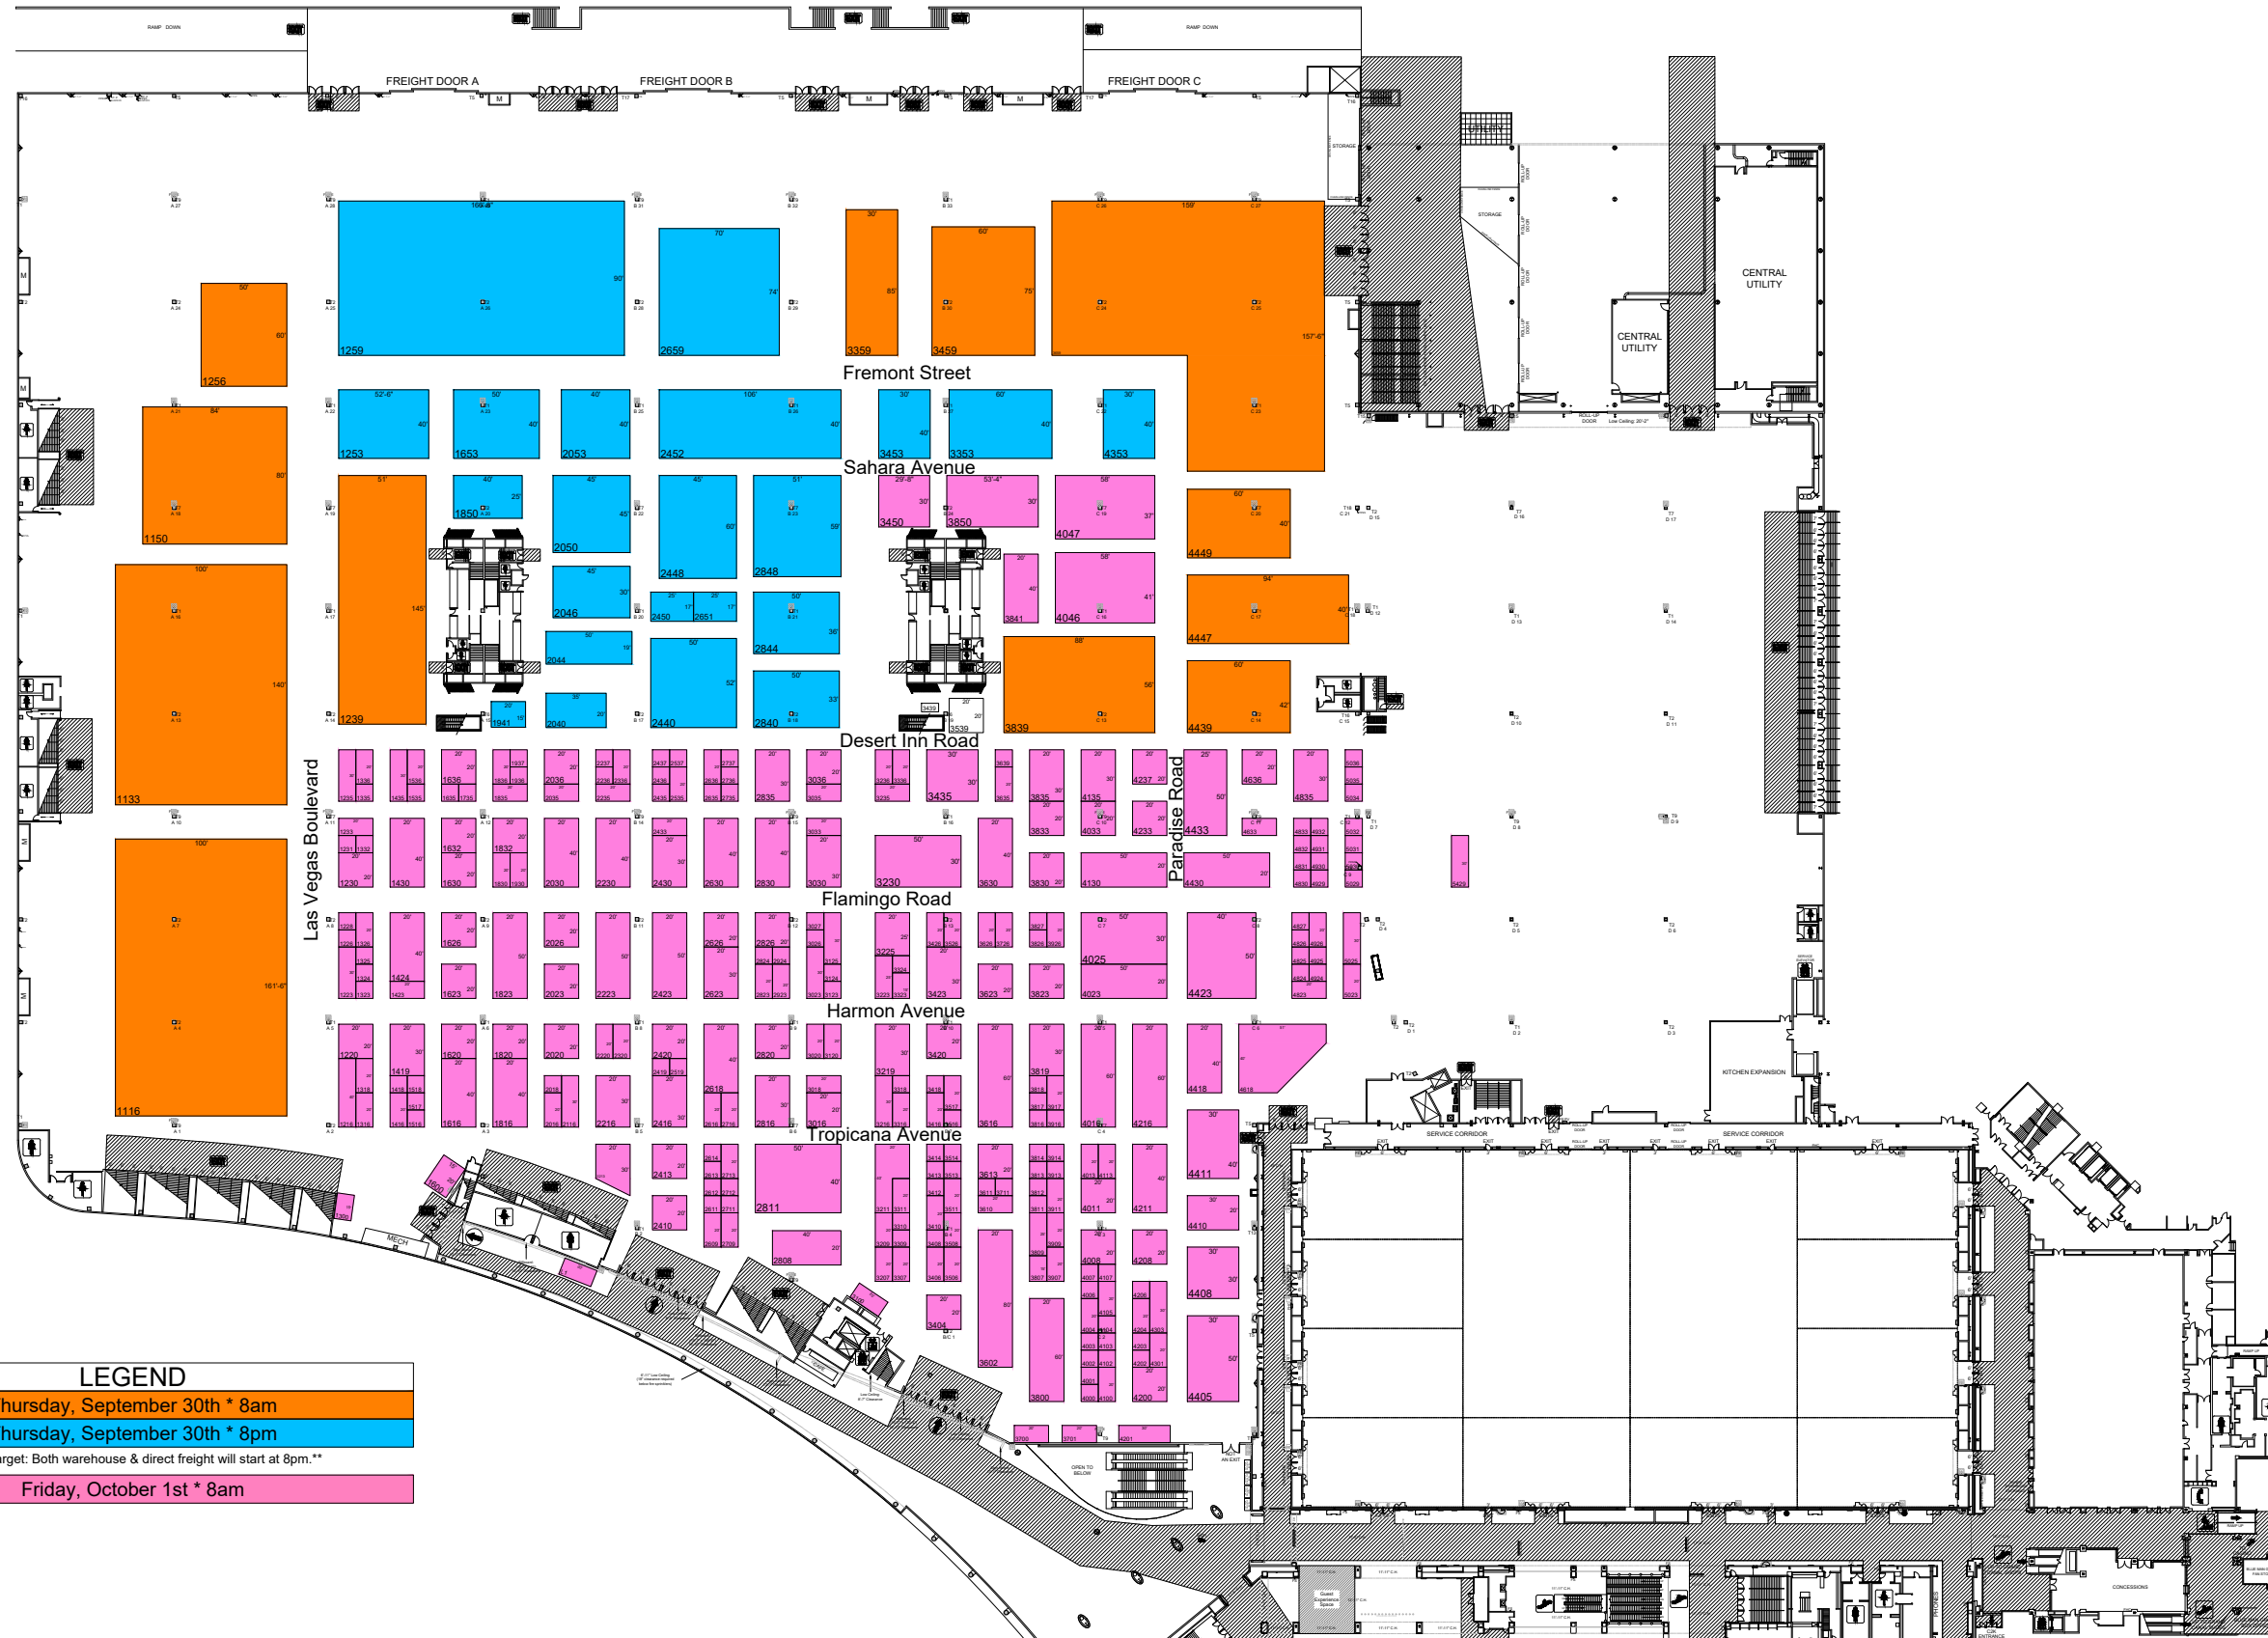

GLOBAL GAMING EXPO

10/05/21 - 10/07/21

SANDS EXPO CENTER - HALLS A,B,C,D - LAS VEGAS, NV

LEGEND

Thursday, September 30th * 8am
Thursday, September 30th * 8pm
** Blue Target: Both warehouse & direct freight will start at 8pm.**
Friday, October 1st * 8am